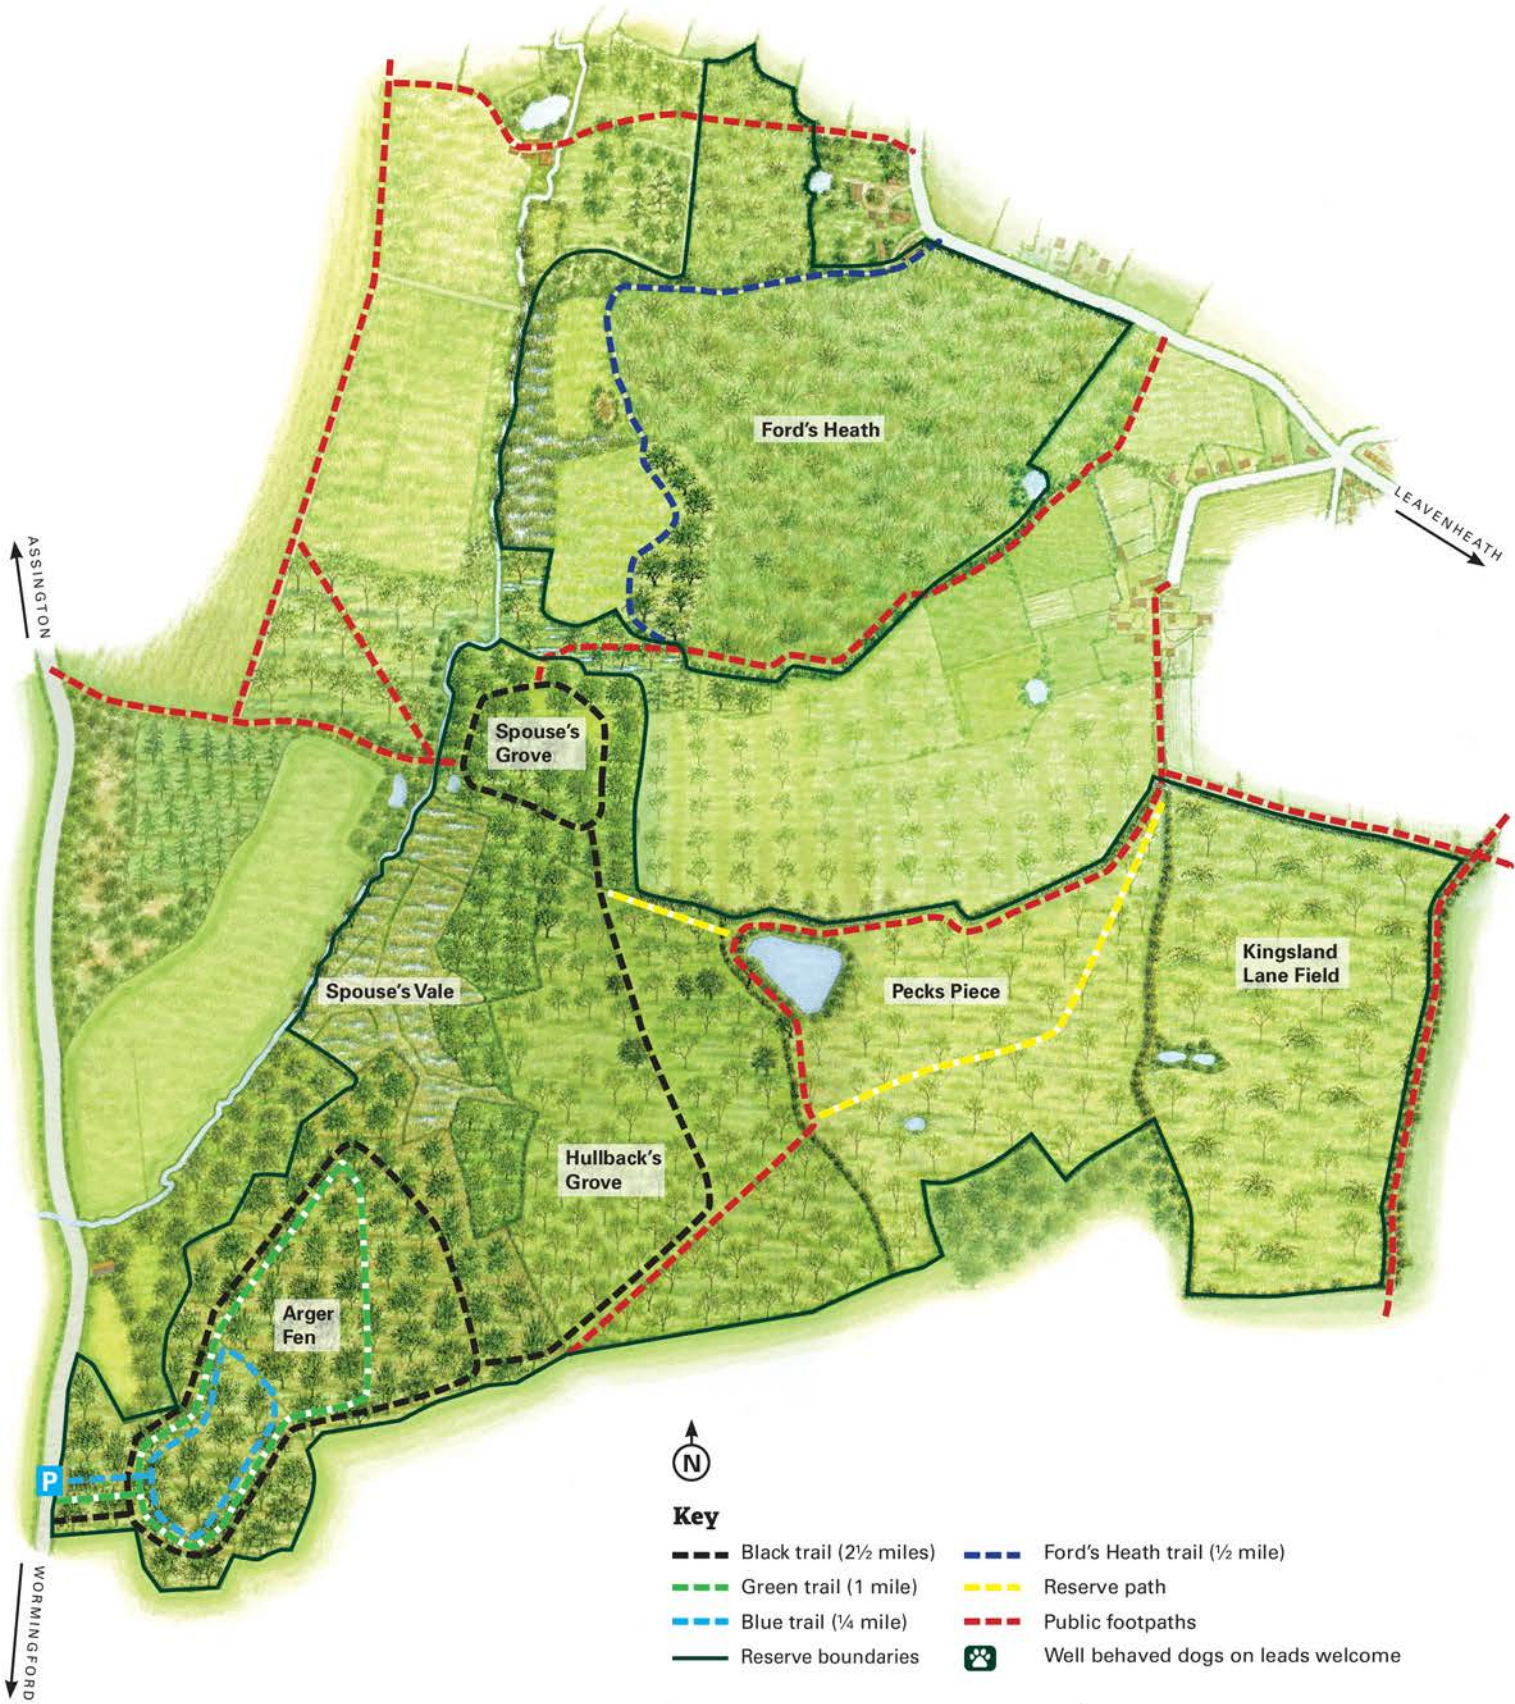

Arger Fen & Spouse's Vale

Key

- Black trail (2½ miles)
- Green trail (1 mile)
- Blue trail (¼ mile)
- Reserve boundaries
- Ford's Heath trail (½ mile)
- Reserve path
- Public footpaths
- P Well behaved dogs on leads welcome

Size 272 acres